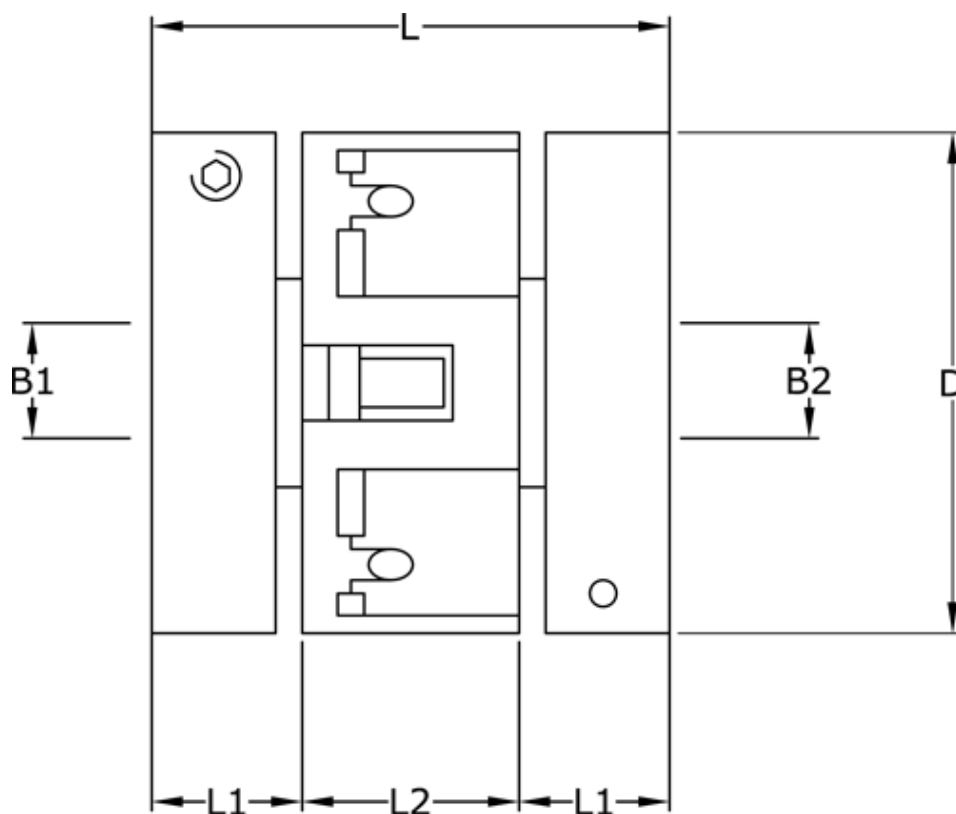

Data Sheet

Article number: 3322207181820

Description: Uni-Lat Coupling size 207.18.18.20
clamp hub, bore 4/5 mm

Measures

B1	= 4
B2	= 5
D	= 18
L	= 19.1
L1	= 7.0
L2	= 5.1
Screw	= M3